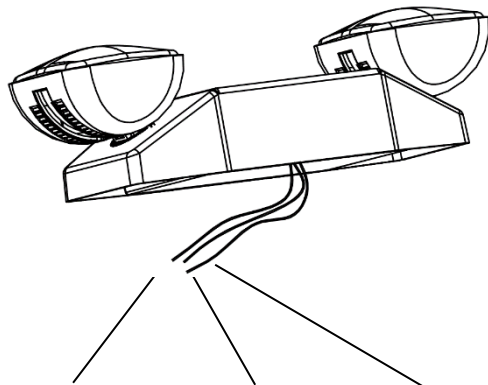

4. ELECTRICAL CONNECTIONS

Make the proper supply wire connections.

Connect the black and white wires to the building utility.

Black
120-277VAC
INPUT

White
Neutral

Black
120-277VAC
INPUT

5. Connect the battery to connector on the PCBA.