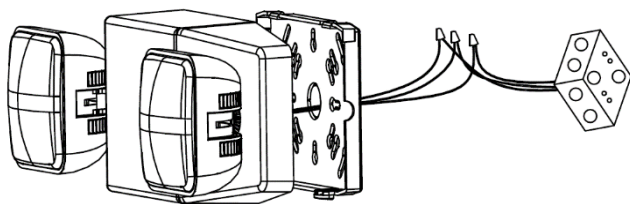

SAVE THESE INSTRUCTIONS

Mounting Instructions

NOTE: First turn off electricity.

Wall mounting

1. Remove mounting plate from fixture.

2. Knockout in back of mounting plate and push wires through the hole.

3. Securely attach mounting plate to J-box. Max. mounting height is 8.30ft.

4. ELECTRICAL CONNECTIONS

Make the proper supply wire connections.

Connect the black and white wires to the building utility.

Black
120-277VAC
INPUT

White
Neutral

Black
120-277VAC
INPUT

5. Connect the battery to connector on the PCBA.