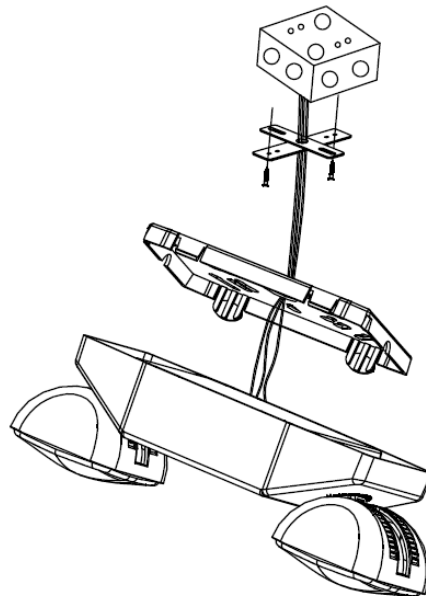

SAVE THESE INSTRUCTIONS

Mounting Instructions

NOTE: First turn off electricity.

Wall mounting

1. Remove mounting plate from fixture.

2. Knockout in back of mounting plate and push wires through the hole.

3. Securely attach mounting plate to J-box. Max. mounting height is 8.30ft.

4. ELECTRICAL CONNECTIONS

Make the proper supply wire connections.

Connect the black and white wires to the building utility.

Black
120-277VAC
INPUT

White
Neutral

Black
120-277VAC
INPUT

5. Connect the battery to connector on the PCBA.

6. Snap fixture onto mounting plate and ensure no wires are pinched. Make sure unit is fully attached.

7. Restore power and press test button. Battery powered LED will come on, AC light will turn off.

Ceiling Mounting

1. Open top cover and knockout on the top of fixture.

2. Secure the mounting plate to tube with nut.

3. Reference step 4 - 7 in wall mounting above for ceiling mounting.