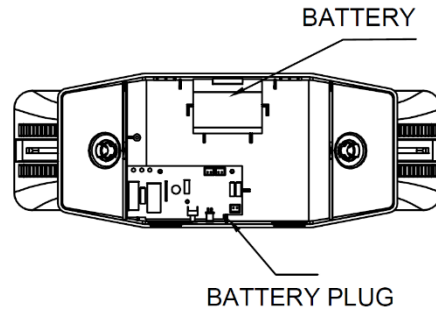

SAVE THESE INSTRUCTIONS

Mounting Instructions

NOTE: First turn off electricity.

Wall mounting

1. Remove mounting plate from fixture.

2. Knockout in back of mounting plate and push wires through the hole.

3. Securely attach mounting plate to J-box. Max. mounting height is 8.30ft.

4. ELECTRICAL CONNECTIONS

Make the proper supply wire connections.

Connect the black and white wires to the building utility.

Black
120-277VAC
INPUT

White
Neutral

Black
120-277VAC
INPUT

5. Connect the battery to connector on the PCBA.