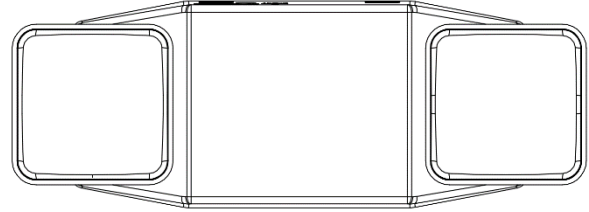

INSTALLATION INSTRUCTIONS FOR EMERGENCY LIGHTING

Package Contents

Part	Description	Quantity
1	Emergency Lighting	1
2	Hardware Kit	1