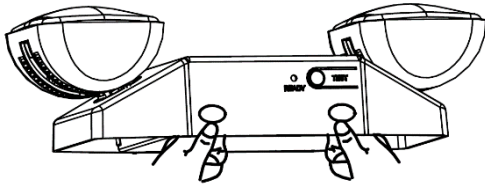

SAVE THESE INSTRUCTIONS

Mounting Instructions

NOTE: First turn off electricity.

Wall mounting

1. Remove mounting plate from fixture.

2. Knockout in back of mounting plate and push wires through the hole.

3. Securely attach mounting plate to J-box. Max. mounting height is 8.30ft.