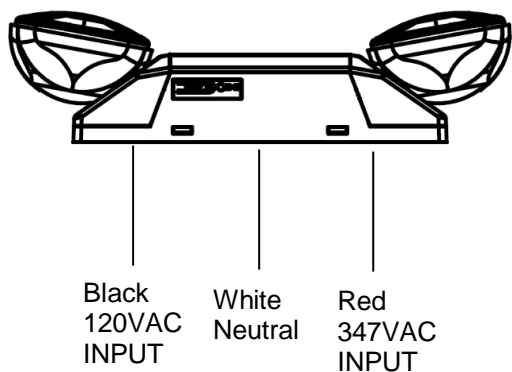

SAVE THESE INSTRUCTIONS

Mounting Instructions

NOTE: First turn off electricity.

Wall mounting

1. Remove mounting plate from fixture.

2. Knockout in back of mounting plate and push wires through the hole.

3. Securely attach mounting plate to J-box.
Max. mounting height is 15.58ft.

4. ELECTRICAL CONNECTIONS

Make the proper supply wire connections.

If using 120VAC, connect the black and White wires to the building utility.

If using 347VAC, connect the Red and White wires to the building utility.