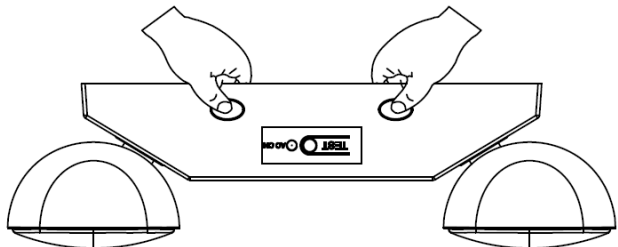

SAVE THESE INSTRUCTIONS

Mounting Instructions

NOTE: First turn off electricity.

Wall mounting

1. Remove mounting plate from fixture.

2. Knockout in back of mounting plate and push wires through the hole.

3. Securely attach mounting plate to J-box.
Max. mounting height is 15.58ft.