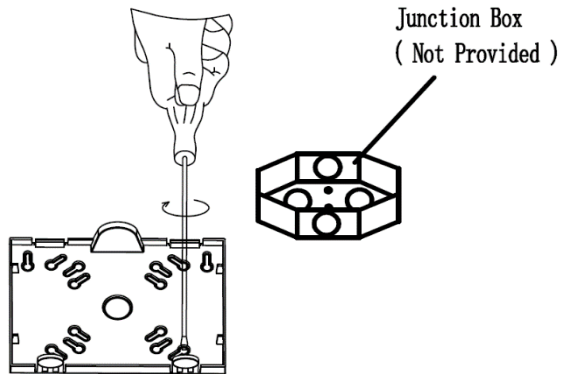

SAVE THESE INSTRUCTIONS

Mounting Instructions

NOTE: First turn off electricity.

Wall mounting

1. Remove mounting plate from fixture.

2. Knockout in back of mounting plate and push wires through the hole.

3. Securely attach mounting plate to J-box.
Max. mounting height is 15.58ft.