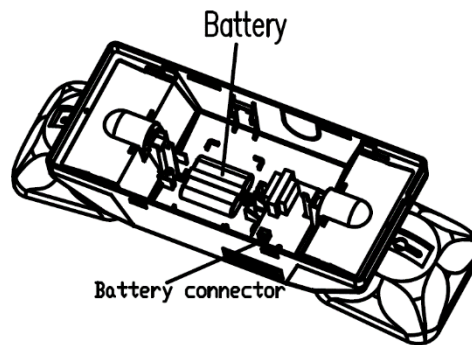

SAVE THESE INSTRUCTIONS

Mounting Instructions

NOTE: First turn off electricity.

Wall mounting

1. Remove mounting plate from fixture.

2. Knockout in back of mounting plate and push wires through the hole.

3. Securely attach mounting plate to J-box.
Max. mounting height is 15.58ft.

4. ELECTRICAL CONNECTIONS

Make the proper supply wire connections.

If using 120VAC, connect the black and White wires to the building utility.

If using 347VAC, connect the Red and White wires to the building utility.

5. Connect the battery to connector on the PCBA.

6. Snap fixture onto mounting plate and ensure no wires are pinched. Make sure unit is fully attached.

7. Restore power and press test button. Battery powered LED will come on, AC light will turn off.