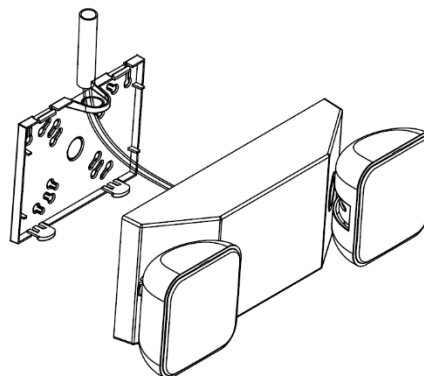

SAVE THESE INSTRUCTIONS

Mounting Instructions

NOTE: First turn off electricity.

Wall mounting

1. Remove mounting plate from fixture.

2. Knockout in back of mounting plate and push wires through the hole.

3. Securely attach mounting plate to J-box.
Max. mounting height is 15.58ft.

5. Connect the battery to connector on the PCBA.

6. Snap fixture onto mounting plate and ensure no wires are pinched. Make sure unit is fully attached.

7. Restore power and press test button. Battery powered LED will come on, AC light will turn off.

Ceiling Mounting

1. Open top cover and knockout on the top of fixture.
2. Secure the mounting plate to tube with nut.

3. Reference step 4 - 7 in wall mounting above for ceiling mounting.